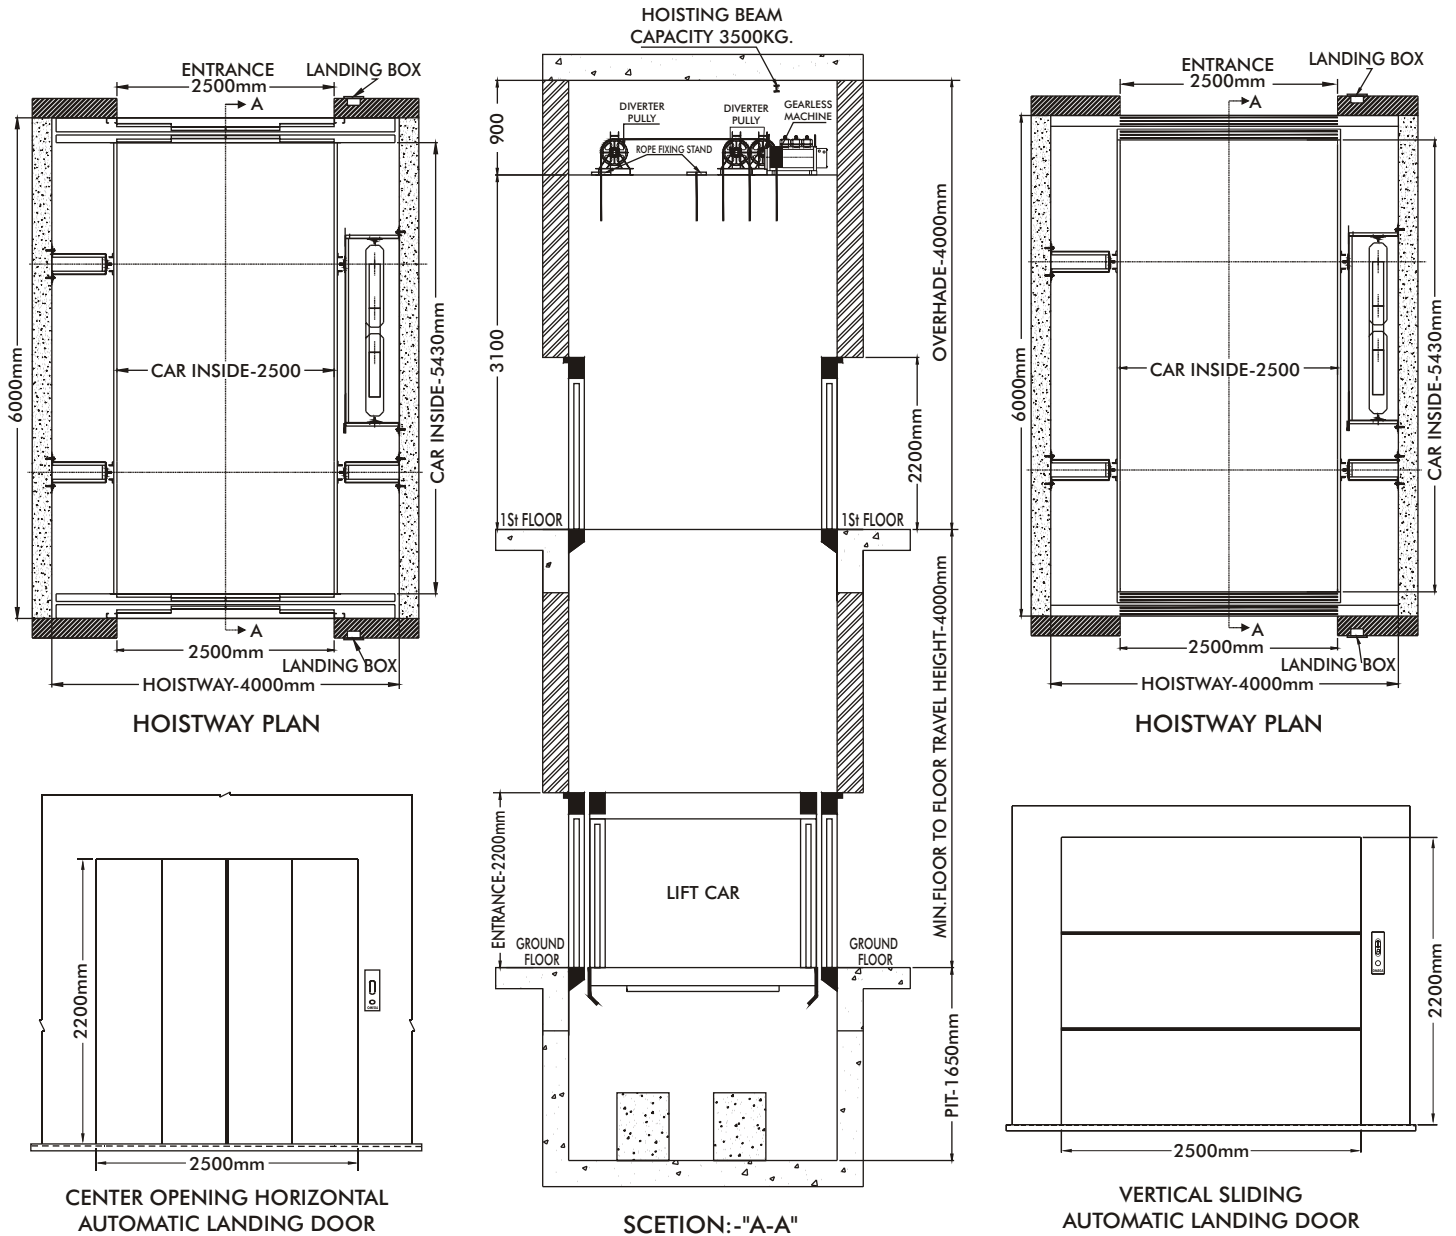

OMEGA CAR ELEVATORS

OMEGA's car elevators gives you an option to park your car at any floor of a building, Moreover it can be customized to suit your need with all modern features

Elevators For Light Four Wheelers - Capacity - Up To 2500 kg

Note :-

- Overhead requirement, Min. 4200mm in machine room less lift.
- Vertical sliding doors can be provided where floor height is 4000mm or more and overhead is 4200mm minimum.
- Collapsible, Swing double doors can be provided at landing as per requirement.
- Customised lift cars as per requirement can be provided.
- For further details, Please contact our sales representative.